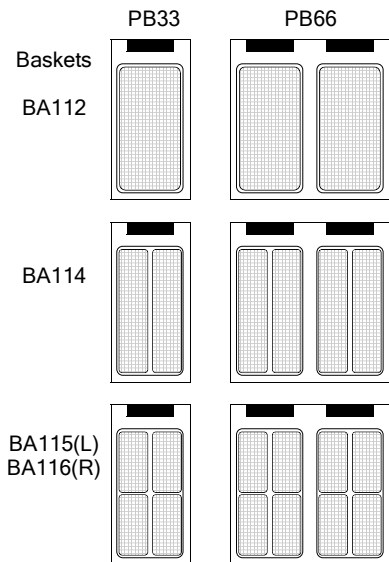

MODEL	H	W	D	kW	COMMENT	LIST PRICE	OUR PRICE	
PB33	335	300	600	3	Single tank, 7 litres	972.00	560.00	
PB66	335	600	600	2 x 3	Twin tank, 7 litres each	1650.00	939.00	
BA112					Full tank basket	171.00	128.00	
BA114					Half tank basket	164.00	123.00	
BA115					Quarter tank basket - left	136.00	102.00	
BA116					Quarter tank basket - right	136.00	102.00	
Delivery and installation								20.00