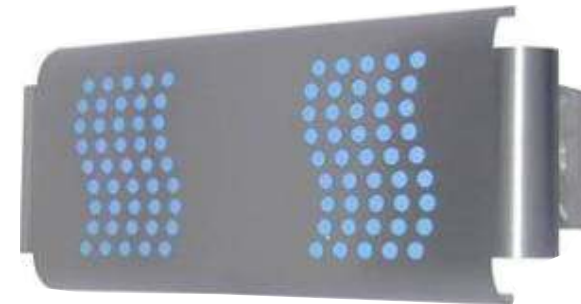

CHRIS ROE

the catering equipment professionals

Insect Killers - Front of House

- Efficient fly traps for front of house use
- Stylish and silent
- Available in two sizes
- Stainless steel finish
- Insects are attracted to replaceable glue board
- Spare tubes readily available

MODEL	H	W	D	POWER	COMMENT	OUR PRICE
FG1	250	345	115	18W	90 sq metre luring range	175.00
Pack of 6 replacement boards for FG1						30.00
FG2	250	585	140	36W	180 sq metre luring range	195.00
Pack of 6 replacement boards for FG2						40.00
Delivery and installation (wall mounting)						20.00
Power: 13 amp socket						