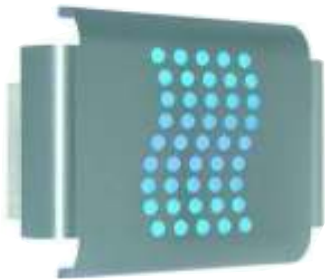

CHRIS ROE

the catering equipment professionals

Insect Killers - Front of House

- Efficient fly traps for front of house use
- Stylish and silent
- Available in two sizes
- Stainless steel finish
- Insects are attracted to replaceable glue board
- Spare tubes readily available

MODEL	H	W	D	POWER	COMMENT	OUR PRICE
FG1	250	345	115	18W	90 sq metre luring range	175.00
Pack of 6 replacement boards for FG1						30.00
FG2	250	585	140	36W	180 sq metre luring range	195.00
Pack of 6 replacement boards for FG2						40.00
Delivery and installation (wall mounting)						20.00
Power: 13 amp socket						